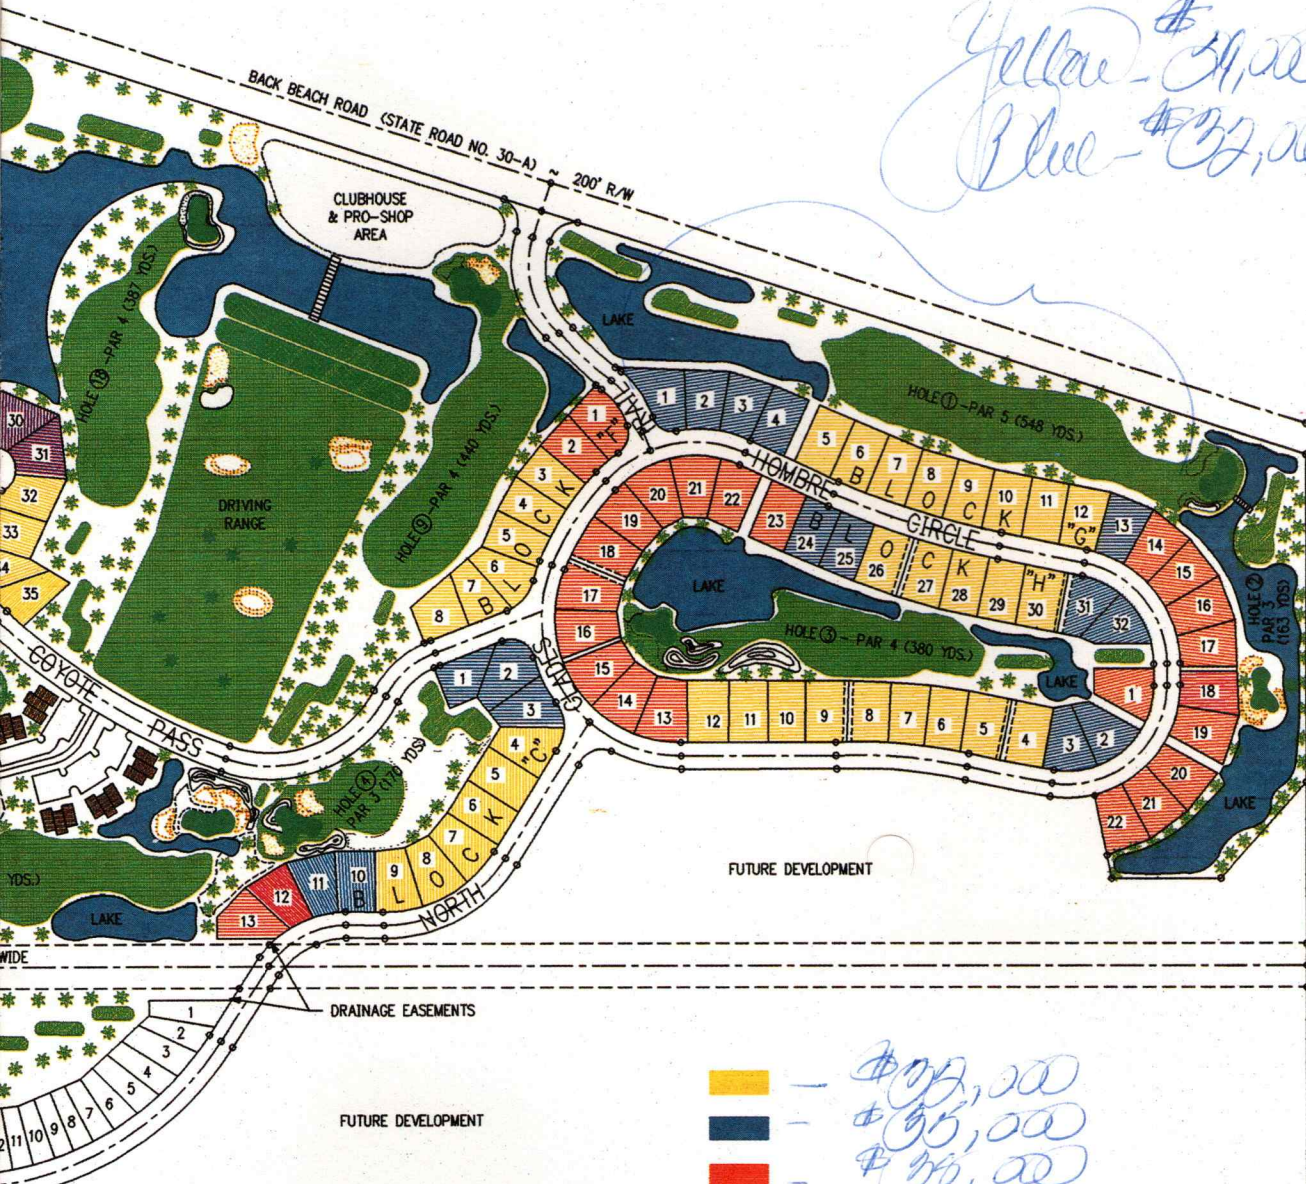

*The Glades*

P.O. Box 9593 / 310 South Glades Trail  
 Panama City Beach, Florida 32407  
 (904) 233-3800 or 233-3788  
 Res. (904) 234-3306

**DIDDY HUNT**  
 Real Estate Sales

*Patricia Jones*

**SALES OFFICE**

FR
HOLE NO.
1
2
3
4
5
6
7
8
9
OUT
TOTAL
ALL YARDA THE MENS

# THE GLADES

PANAMA CITY BEACH, FLORIDA

*Yellow - \$31,000*  
*Blue - \$32,000*

- \$25,000
- \$35,000
- \$30,000
- Cold Call

GOLF COURSE DATA				
FRONT NINE		BACK NINE		
YARDAGE	PAR	HOLE NO.	YARDAGE	PAR
548	5	10	574	5
163	3	11	463	4
380	4	12	190	3
170	3	13	525	5
480	4	14	365	4
450	4	15	380	4
365	4	16	162	3
520	5	17	456	4
440	4	18	387	4
3516	36	IN	3502	36
18 HOLES / OUT AND IN OF THE 7003 YARDS AT 72 PAR				
DISTANCES AS SHOWN ARE MEASURED FROM THE BACK OF CHAMPIONSHIP TEES TO THE CENTER OF THE GREENS.				

SITE DEVELOPMENT PLAN

SCALE: 1"=200'

**SALES OFFICE LOCATED AT  
 310 SOUTH GLADES TRAIL  
 STOP BY FOR MORE INFORMATION  
 ON THESE HOMES AND LOTS**